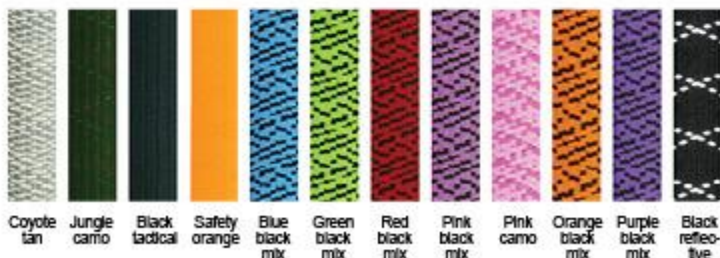

Stretchable Dog Leashes and matching Collars

- **Sports** - active dogs and owners play without the jolt.
- **Training** - shock cord signals dog to stop pulling.
- **Safety** - traffic leader loop keeps the dog close.
- **D'ring** - for attaching poop bags dispensers and flashing lights.
- **Solid nickel** - hook and D ring.

SOLID RUBBER ● SUPER STRONG ● UV RESISTANT

COLLARS

- **Padded** - max comfort & protection.
- **Colors** - colors to match leashes.
- **Adjustable** - easily adjust for a comfortable fit.
- **Nylon** - maximum life & reduced odor.
- **Solid nickel** - D ring.

Available colors:

Sizes leashes	
Small	10 - 30 lb (5 - 15 kg)
Medium	30 - 60 lb (15 - 30 kg)
Large	over 60 lb (over 30 kg)
Lengths: 36" (900 mm)	
54" (1400 mm)	

Sizes collars	
Small	10-15" x 3/8" (25-37 x 1.5 cm)
Medium	13-20" x 3/4" (23-50 x 2 cm)
Large	17-26" x 1" 42-65 x 2.5 cm