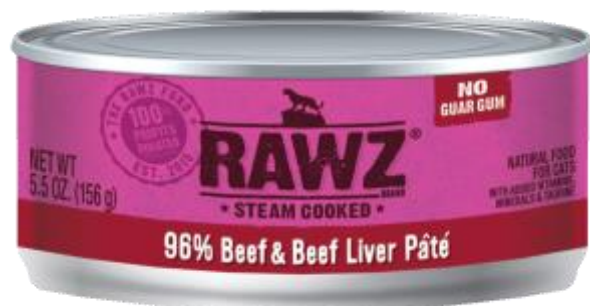

RAWZ

WWW.RAWZNATURALPETFOOD.COM

EXCLUSIVE INDEPENDENT BRAND
NO E-COMMERCE

100% RENDERED FREE PET FOOD

100% PROFITS DONATED

INGREDIENTS: Beef, Beef Liver, Beef Broth, Tricalcium Phosphate, Calcium Carbonate, Fenugreek Seeds, Natural Flavor, Choline Chloride, Salt, Vegetable Broth, Taurine, Potassium Chloride, Zinc Proteinate, Iron Proteinate, Niacin Supplement, Vitamin E Supplement, Copper Proteinate, Sodium Selenite, Thiamine Mononitrate, Manganese Proteinate, Vitamin A Supplement, Calcium Pantothenate, Riboflavin Supplement, Pyridoxine Hydrochloride, Biotin, Vitamin D3 Supplement, Vitamin B12 Supplement, Ethylenediamine Dihydroiodide, Folic Acid.

FEEDING GUIDELINES:

Adjust the amount of food you serve based on the age, size and activity level of your cat. Food should be fed at room temperature. Promptly refrigerate the unused portion. Fresh water should be available at all times.

ADULT: Feed 1 can per 6–8 lbs. of body weight per day.

KITTEN: Feed up to two and a half times the adult amount per day.

GESTATION & LACTATION: Allow free access to food.

COMBINATION FEEDING: Feed 1/3 cup less dry food for every 1/2 can of wet food.

CALORIE CONTENT: (ME calculated as shown): 1,131 kcal/kg or 176 kcal/can.

96% BEEF & BEEF LIVER PÂTÉ

NO GUMS

NO GUAR GUM
NO XANTHAN GUM
NO CASSIA GUM

Crude Protein	min	10.5%
Crude Fat	min	6.0%
Crude Fiber	max	1.0%
Moisture	max	78.0%
Magnesium	max	0.03%
Taurine	min	0.1%

RAWZ® 96% Beef & Beef Liver Pâté Cat Food has been formulated to meet the nutritional levels established by the AAFCO Cat Food Nutrient Profiles for all life stages.